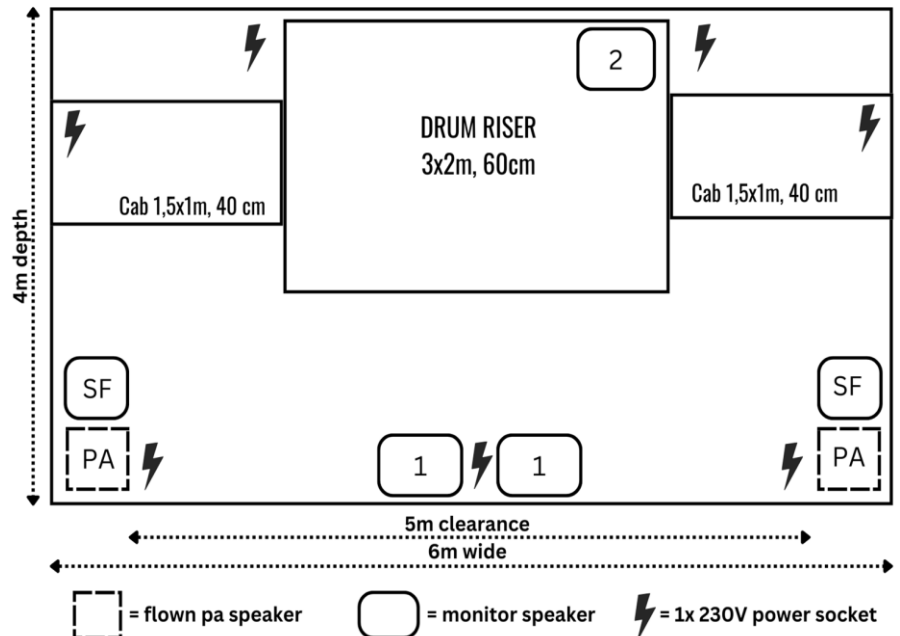

TECHNICAL EQUIPMENT

MICS	FOH	PA GEAR	MONITORS	STAGE
2x Shure beta57	1x Allen Heath SQ5	2x X!Max MF 1514 DT flown	1x Sho 12/2	Size 6x4x0,6 m
1x Shure pg52	1x Allen Heath AR2412	2x Sho single 18"	2x Sidefill, Sho 15/2"	Clearance 5m
3x Shure pg98	2x Cat5e Foh -> Stage	1x Ram s6044	2x the Box Pro A15	Depth 4 m
2x Shure pg81		1x Yamaha DME24n	1x tamp TSA-1300	
4x Shure sm58			1x Acron Amp	RISER
2x Shure sm57			2x Lab Gruppen 2600	1x 3x2x0,6 Drum
1x Shure beta91a				2x 1x2x0,4 Cabs
3x Passive DI-Box				